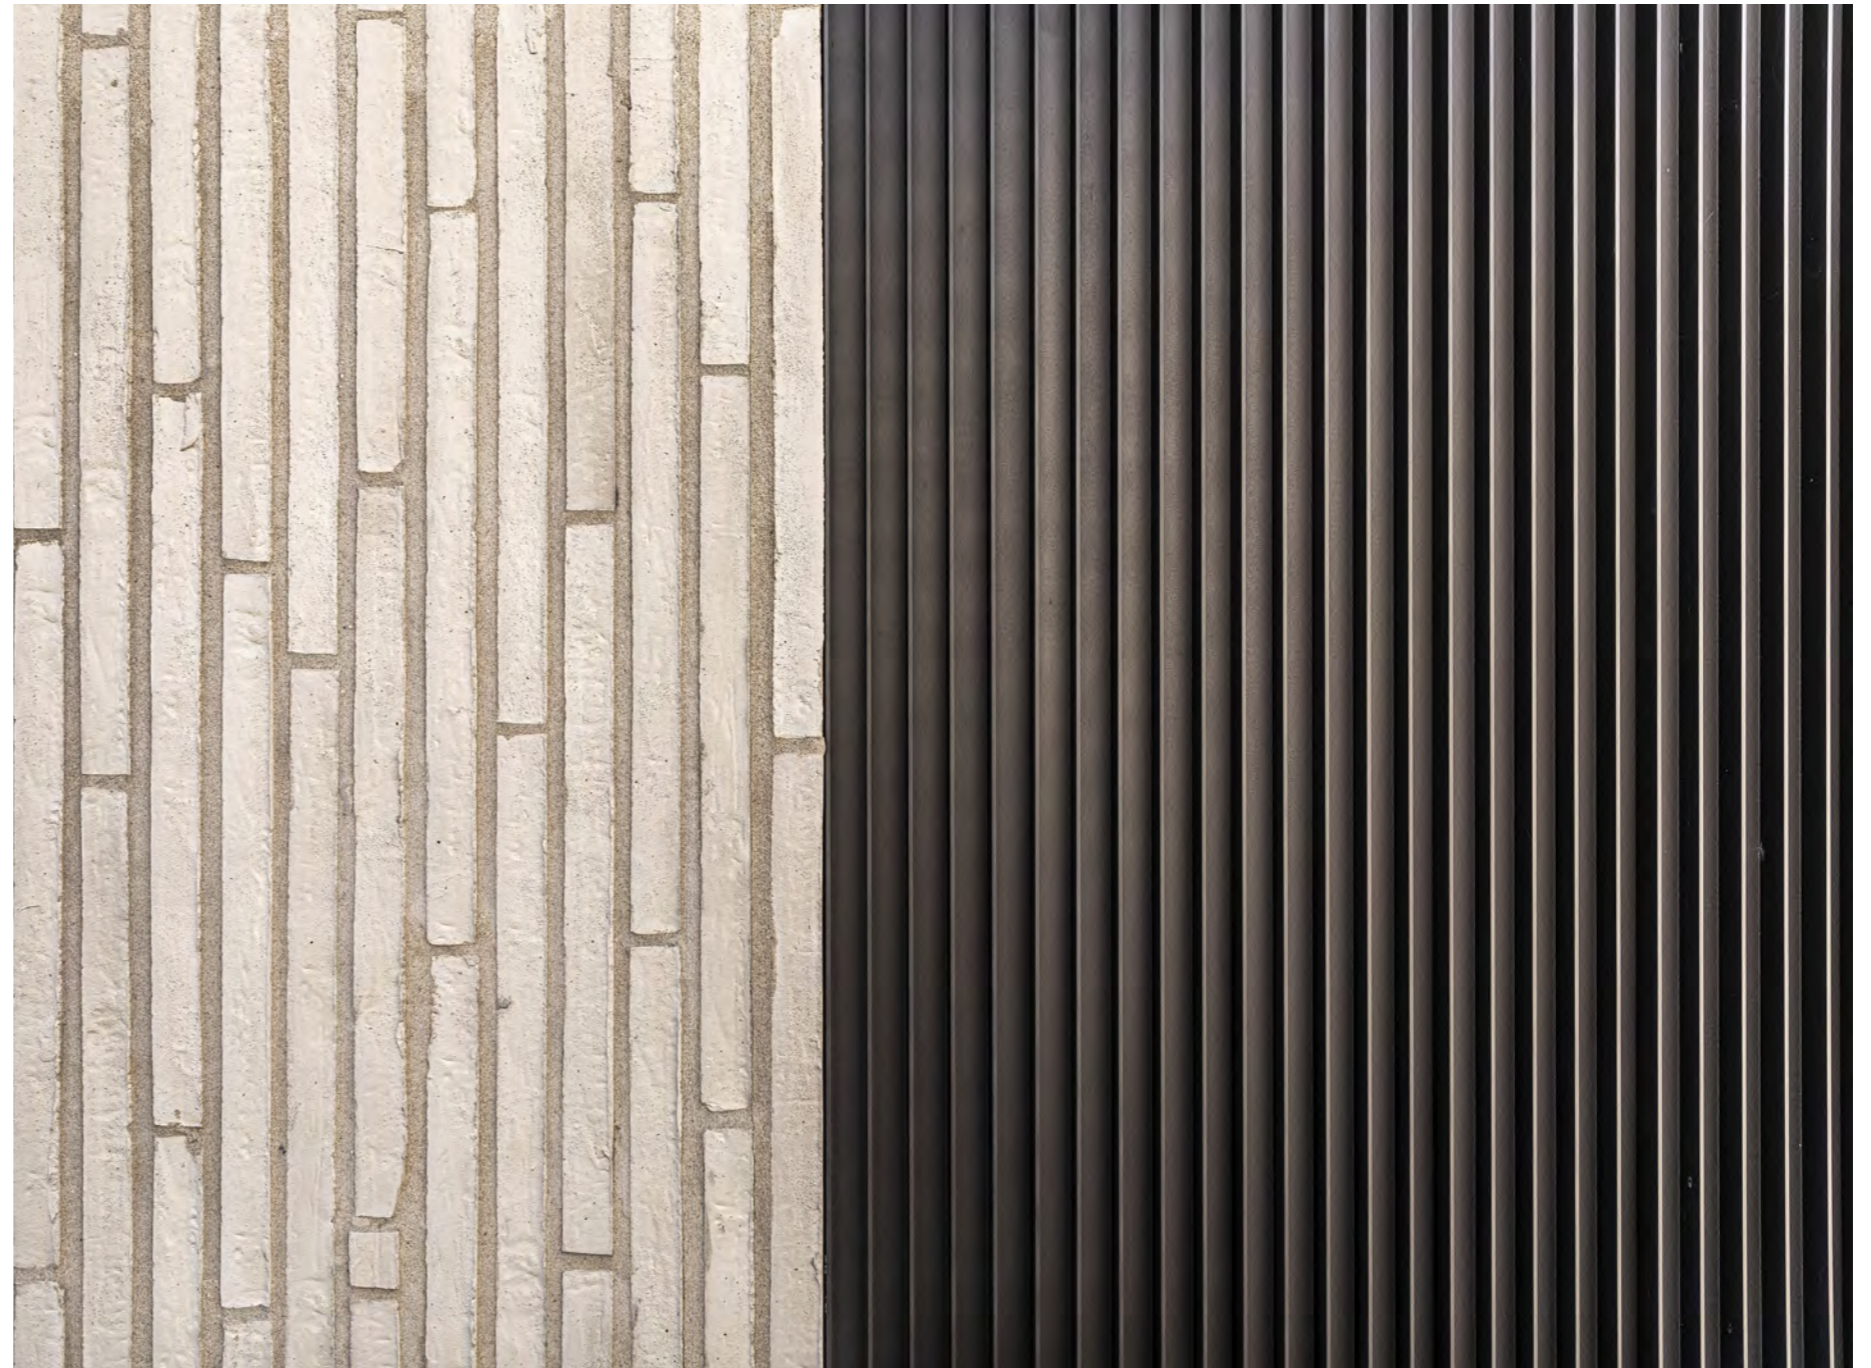

THE EASIEST & FASTEST INSTALLATION AROUND

Keep it simple! These three words form the basis of all product development by Alinel.

Our system is 100% user-friendly, anytime, anywhere.

What about the installation, you say? Piece of cake!

© Luum | Alinel Type D | Gistel | Architects: Kris Vandecasteele and Karen Boes