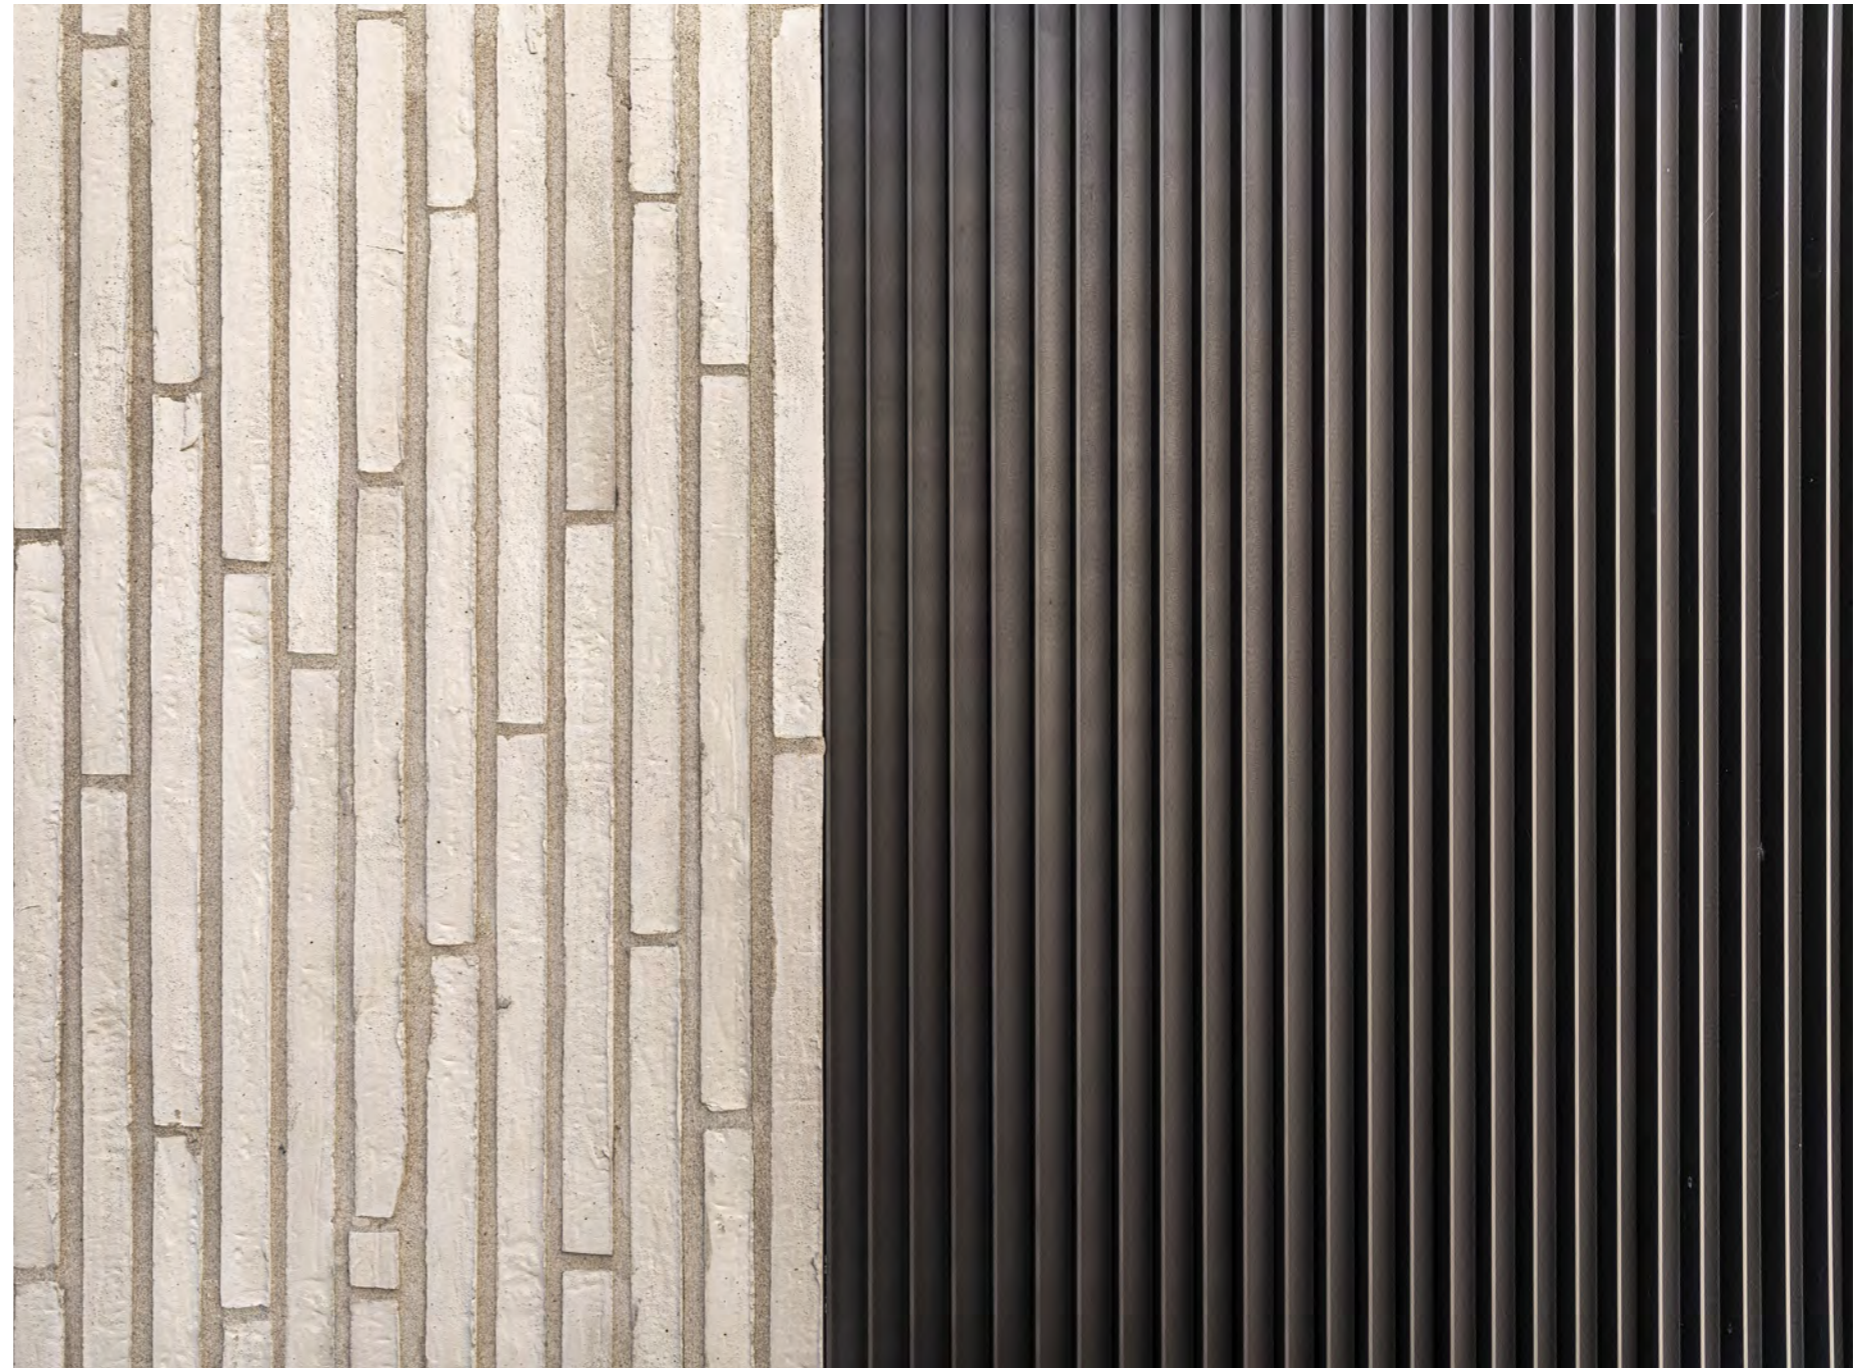

THE EASIEST & FASTEST INSTALLATION AROUND

Keep it simple! These three words form the basis of all product development by Alinel.

Our system is 100% user-friendly, anytime, anywhere.

What about the installation, you say? Piece of cake!

© Luum | Alinel Type D | Gistel | Architects: Kris Vandecasteele and Karen Boes